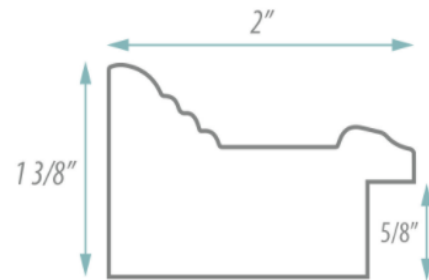

SPECIFICATION SHEET

FRAMED MIRROR

MODEL#: FM 79764-18X36

FRAMED MIRRORS COLLECTION

FEATURES:

- ONE 18X36" HIGH RESOLUTION SILVER PLATE GLASS MIRROR SIZE W/ DECORATIVE FRAME.
- "WALL HUGGER" HANGER FOR MOUNTING INCLUDED.
- STANDARD MOUNTING STYLE IS VERTICAL. FOR HORIZONTAL, PLEASE SPECIFY WHEN ORDERING.
- PACKED IN FOUR WALL (FOLDED DOUBLE WALL) CORRUGATION.
- STYLE: CLASSIC
- COLOR: BLACK/SILVER
- FINISH: ACCENT/MATTE

MIRROR FINISHES:

- FLAT POLISHED EDGE
- BEVELED EDGE

OVERALL SIZE DIMENSION: 22" WIDE X 40" HIGH X 1 3/8" DEEP